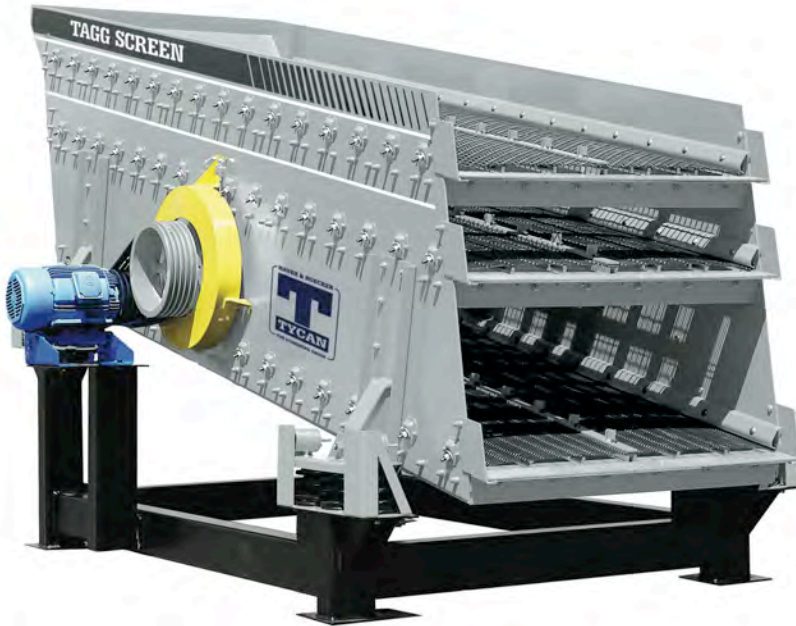

SCREEN BETTER

TAGG SCREEN

\$59,999

U.S.D. M.R.P.

Tailor-made deck configurations

make the TAGG the only vibrating screen customized with your choice of wire cloth or polyurethane deck set-up, delivered to you in 5 days!

Affordably priced at \$59,999_{U.S.D. M.R.P.}

it's not only strong enough to show off its price tag, it's built to last!

Green Engineering

uses less raw material to reduce weight, extend the lifespan of key components, and efficiently reduce energy consumption.

Guaranteed two-year shaft assembly

offers peak production without concern for unscheduled downtime

1-800-342-2682

www.wstyler.com

SCREEN BETTER

TAGG SCREEN

Customer:	Customer #:	
Location:	Phone:	
Contact:	Fax:	
Email:	Tyler Rep:	
Shaft/Drive:	<input type="checkbox"/> 3/8" Stroke, 860 RPM	<input type="checkbox"/> 1/4" Stroke, 1050 RPM
Top Deck Set-up:	<input type="checkbox"/> Cambered for Wire Cloth	<input type="checkbox"/> Flat for 1X1' Polyurethane
Middle Deck Set-up:	<input type="checkbox"/> Cambered for Wire Cloth	<input type="checkbox"/> Flat for 1X1' Polyurethane
Bottom Deck Set-up:	<input type="checkbox"/> Cambered for Wire Cloth	<input type="checkbox"/> Flat for 1X1' Polyurethane
PO#	Date:	Signature:
Fax to: 704-633-5392		Terms: 100% readiness to ship, O.A.C.

COMPONENTS

6'X20' Vibrating Screen Body

- durabend side plates composed of 5/16" high strength steel
- reinforcing ring at shaft
- feed box
- discharge lips
- back plates
- one piece panel with rectangular tube design
- coil springs only
- drive guard
- spring bottom plates
- fixed body brackets at 20 degrees
- huck bolted
- shaft housing liner
- wheel guards