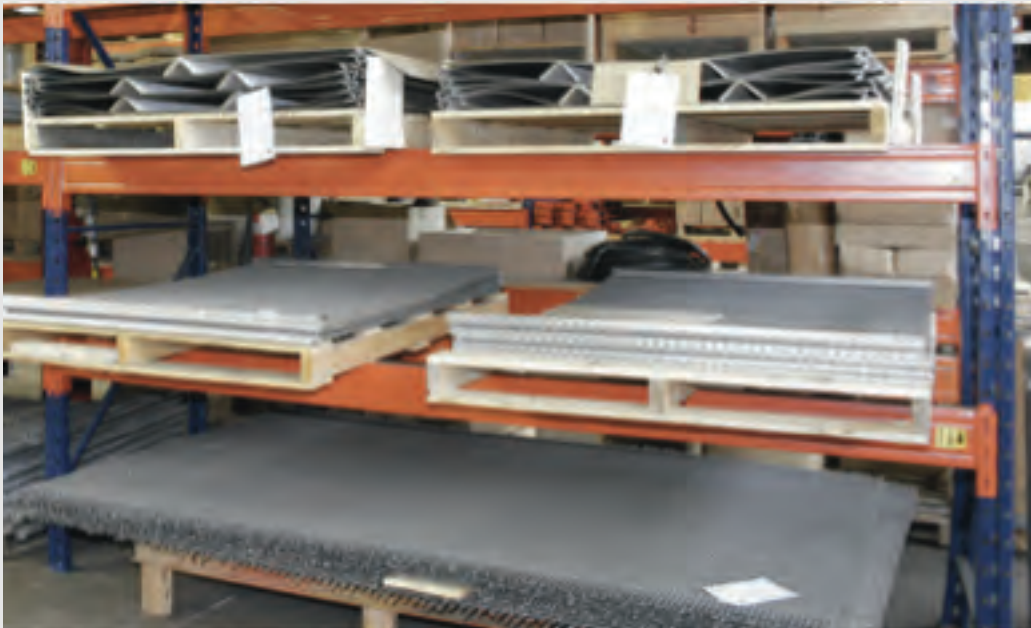

Excellence Beyond Screening

Make & Hold

- Immediate delivery
- Eliminate your inventory costs
- Only a phone call away

With our Make & Hold program, we design an inventory program made just for you by carrying your stock in the exact specifications and quantities you require. Product can be shipped immediately with a simple phone call. No need for you to carry quantities in your inventory, reducing your costs and occurrences of damage or loss.